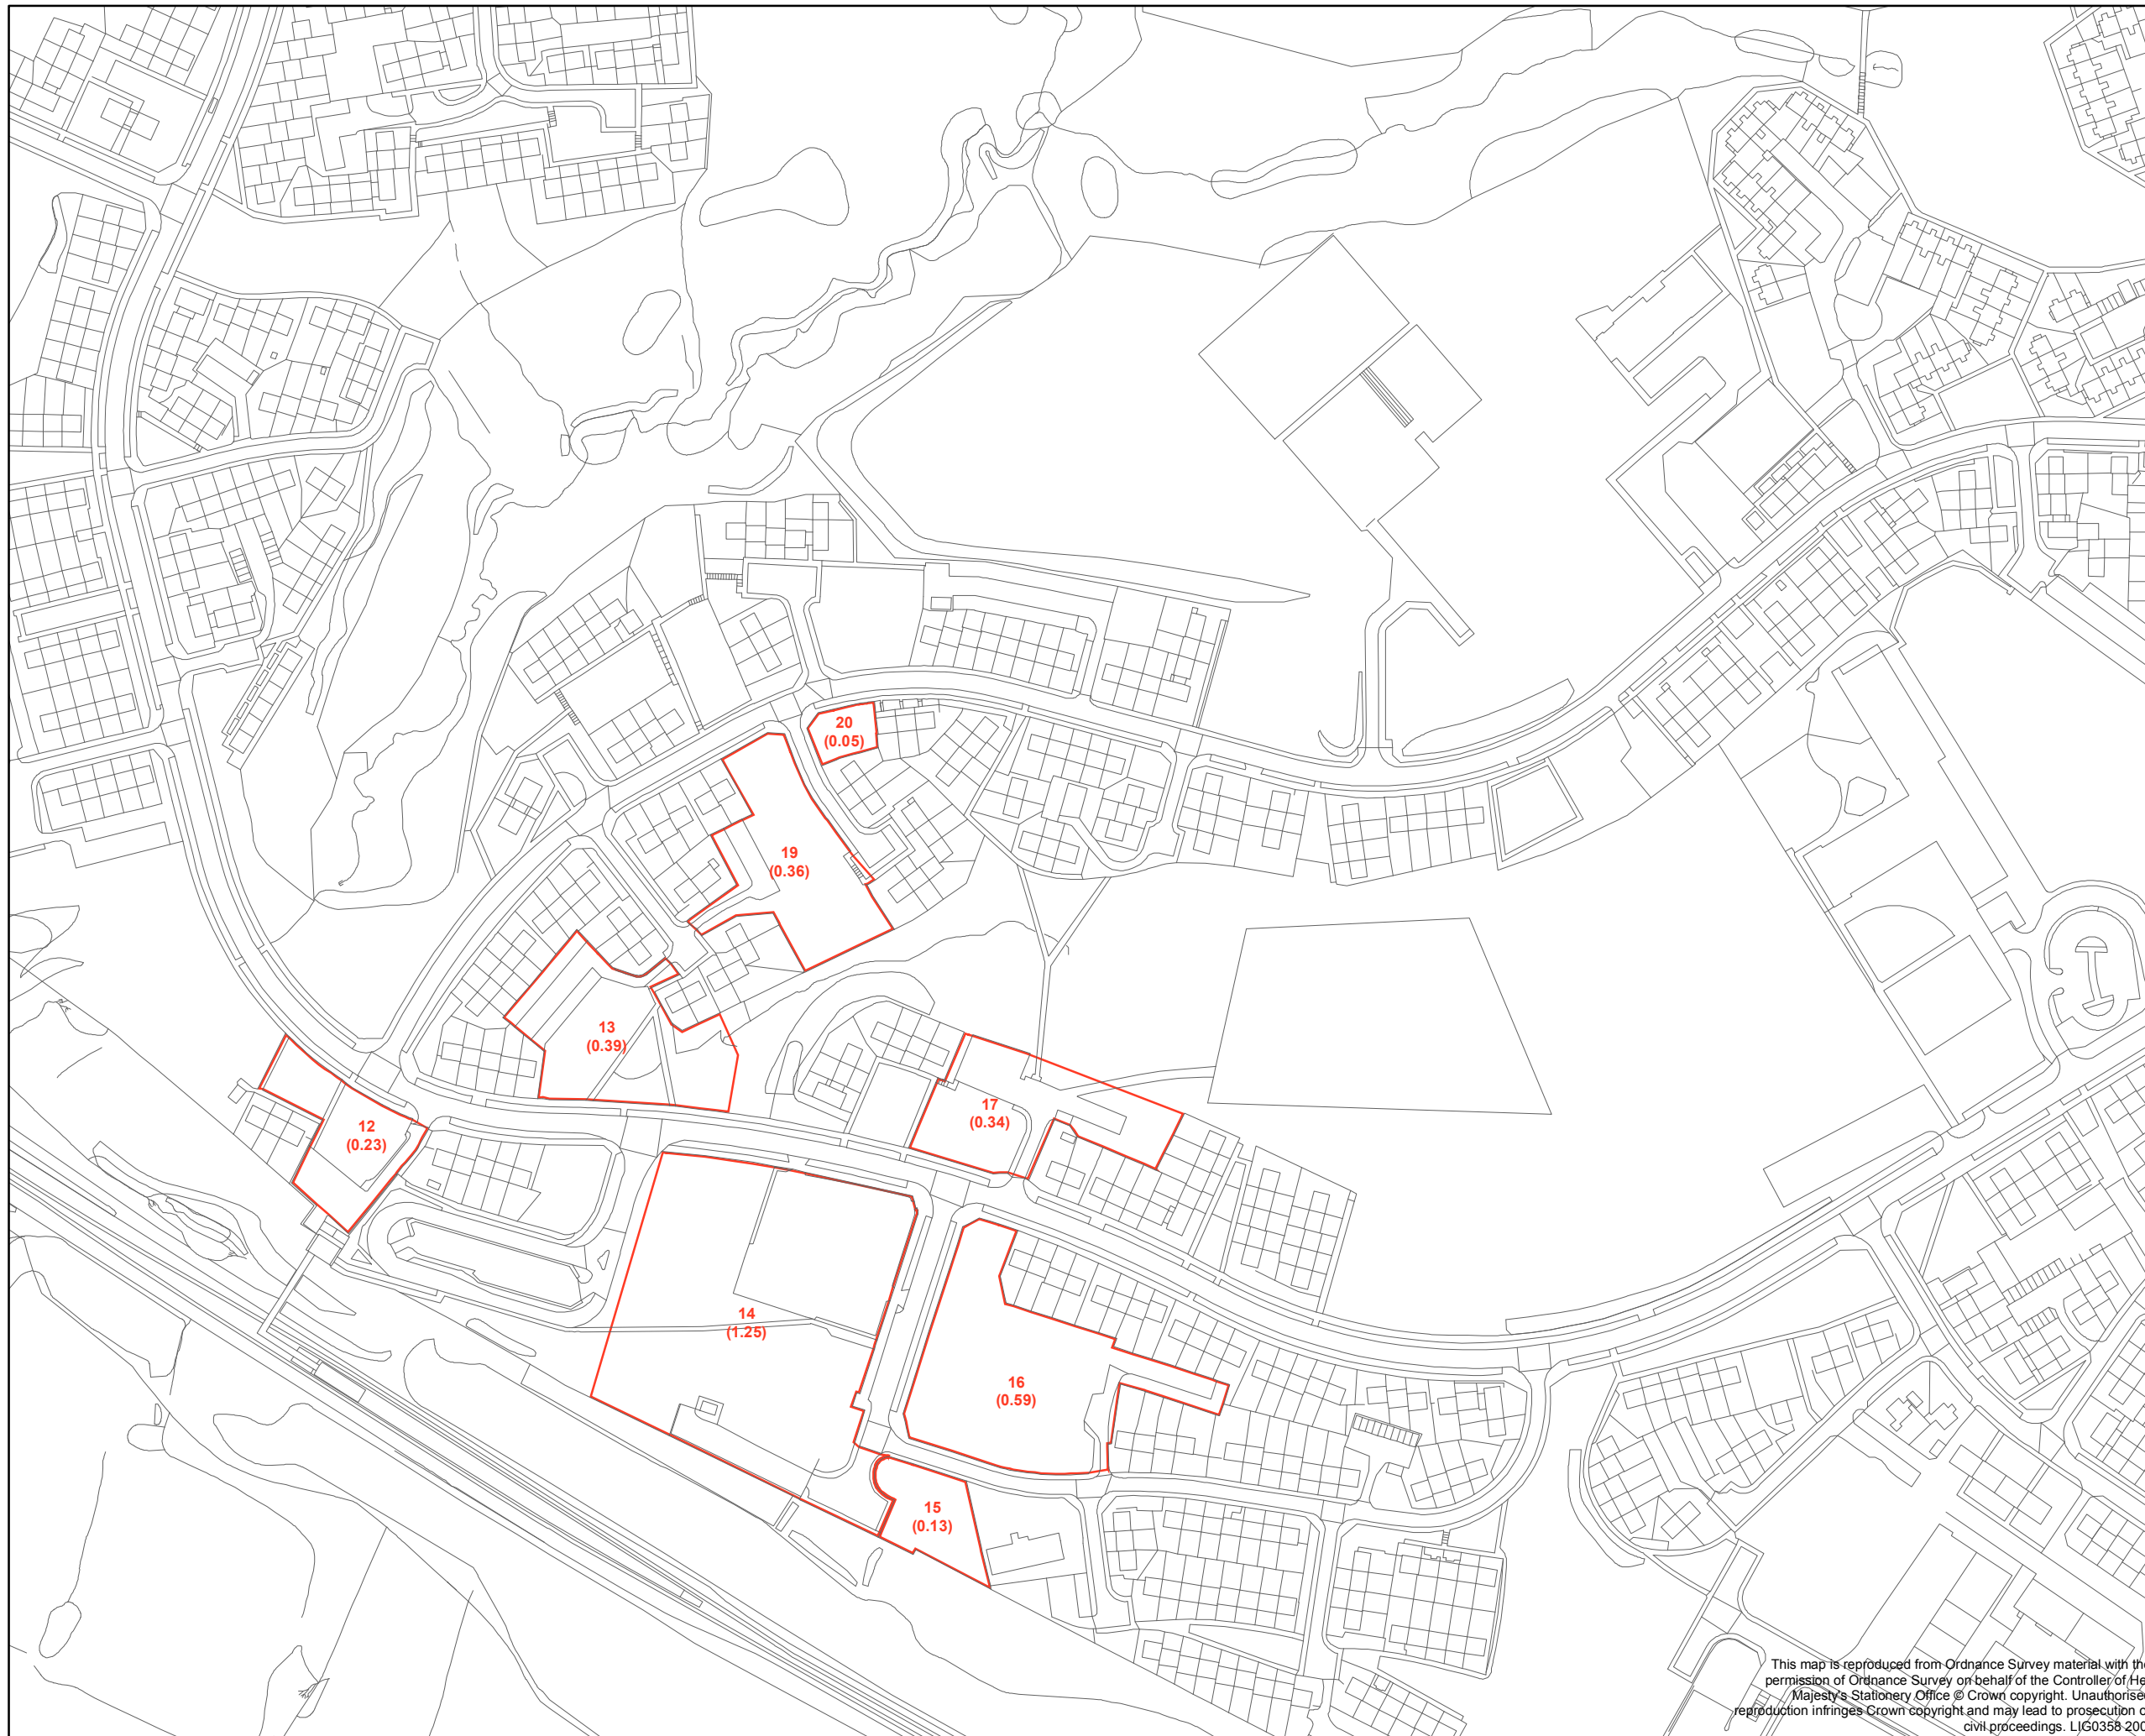

© Crown copyright and database rights (2011) Ordnance Survey 100022687

This map is reproduced from Ordnance Survey material with the permission of Ordnance Survey on behalf of the Controller of Her Majesty's Stationary Office (c) Crown copyright. Unauthorised reproduction infringes Crown copyright and may lead to prosecution or civil proceedings.

Scale 1/1250 Date 25/1/2017

Centre = 397702 E 394275 N

Development Plot; Plot No
(Area in Ha)

HATTERSLEY

OUTLINE APPLICATIONS

AREA 2

APP 2

1:2,500

This map is reproduced from Ordnance Survey material with the permission of Ordnance Survey on behalf of the Controller of Her Majesty's Stationery Office © Crown copyright. Unauthorised reproduction infringes Crown copyright and may lead to prosecution or civil proceedings. LIG0358 2009

Application Number: 16/00962/OUT

Photo 1

Photo 2

Photo 3